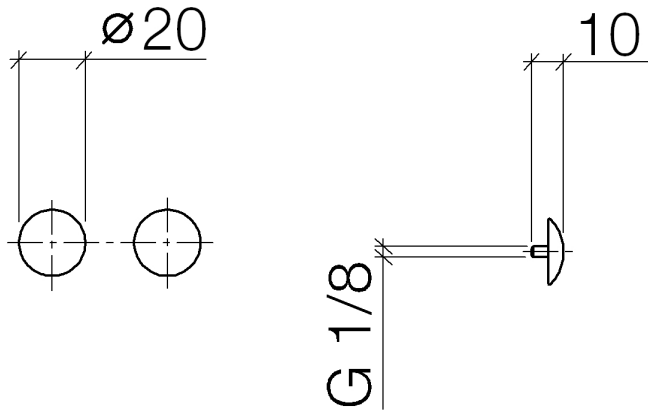

Decorative caps for Perfecto - Brushed Bronze

IMO

12 801 970

• 1 pair

Including retaining screws available under order no.
12 800 970-FF

Fits: IMO, LULU, MADISON, MEM, TARA,
CL.1, LISSÉ, VAIA, META, CYO

	Brushed Bronze	12 801 970-42
	Chrome	12 801 970-00
	Brushed Platinum	12 801 970-06
	Platinum	12 801 970-08
	Durabass (23kt Gold)	12 801 970-09
	Dark Chrome	12 801 970-19
	Light Gold	12 801 970-26
	Brushed Light Gold	12 801 970-27
	Brushed Durabass (23kt Gold)	12 801 970-28
	Matte Black	12 801 970-33
	Brushed Champagne (22kt Gold)	12 801 970-46
	Champagne (22kt Gold)	12 801 970-47
	Brushed Chrome	12 801 970-93
	Brushed Dark Platinum	12 801 970-99

12 801 970

12 801 970

Parts for other
finishes can be found
here: [Chrome](#)

Spare parts list

No.	Item Number	Name	Quantity used	Delivery time
1	09 30 30 060-42	screw	2	60